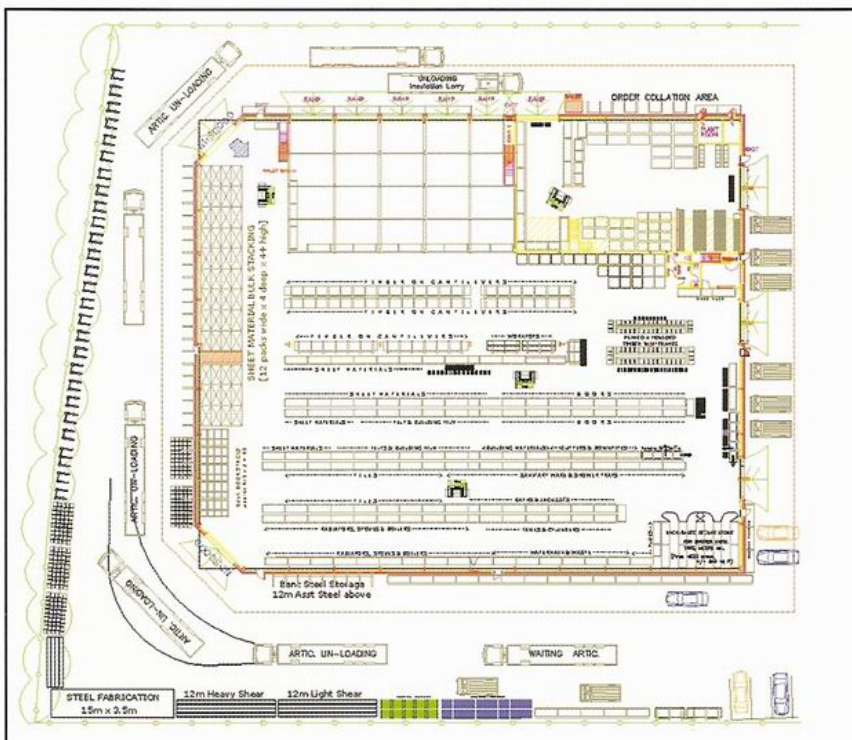

- Safer Handling of Long Products
- Operate Indoor & Outdoor
- Increased Storage Capacity
- No Access Problems
- Block Stacking Possible

Free Warehouse Layouts to optimise your storage space

Combilift will provide you with a free warehouse design/evaluation with no obligation