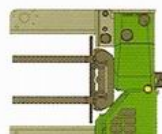

Product Range 2500kg - 4000kg