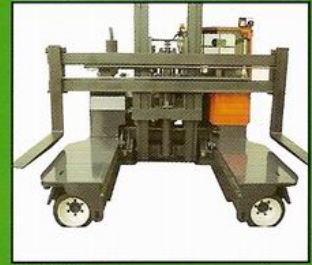

Wide Hydraulic Fork Positioner (OUT)

Features