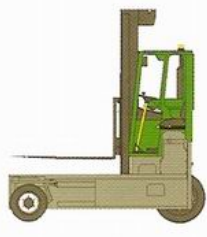

Hook on 4 Fork Attachment

Hook on 4 Fork Attachment

Telescopic Forks (OUT)

# Features

C5000L

C6000

C8000

C10,000

C14,000

Product Range 5000kg - 14000kg

Sliding LPG  
Gas Bottle Carrier

Forks (IN)

Traction in Snow

Inside of Cabin