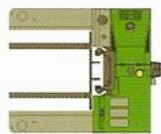

Product Range 2500kg - 4000kg