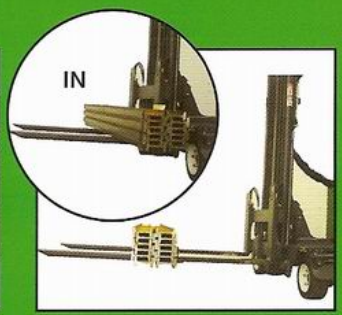

Integrated Fork Positioner (OUT)

Wide Hydraulic Fork Positioner (IN)

Wide Hydraulic Fork Positioner (OUT)

# Features

C2500

C3000

C4000

C4000E

C4000TC

Product Range 2500kg - 4000kg

Guide Rollers

Hook on 4 Fork Attachment

Hook on 4 Fork Attachment

Telescopic Forks (OUT)